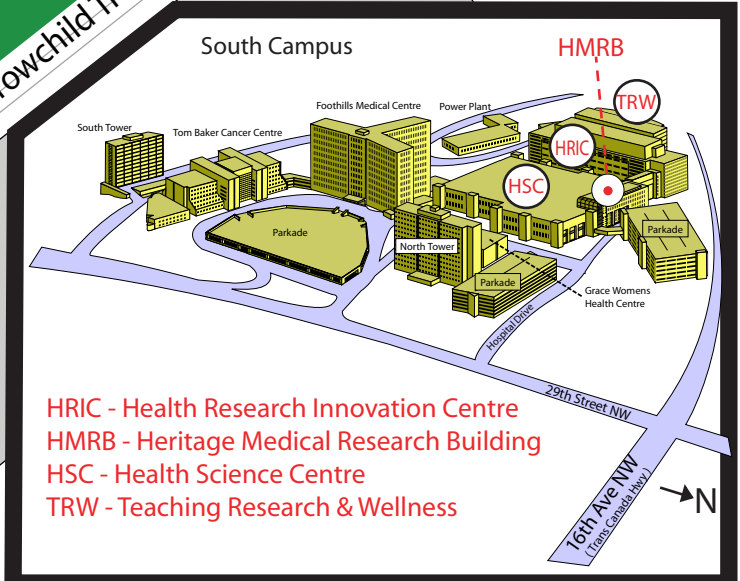

Alberta Children's Hospital

- A - Administration
- AB - Art Building
- BI - Biology
- BR - Brewster Hall
- CA - Castle Hall
- CC - Child Care Centre
- CCIT - Calgary Centre for Innovative Technology
- CD - Cascade Hall
- CDC - Child Development Centre
- CH - Craigie Hall
- DC - Dining Centre
- EDC - Education Classroom Block
- EDT - Education Tower
- EN - Schulich School of Engineering
- ERR - Energy Resource Research
- ES - Earth Science
- GL - Glacier Hall
- GS - General Service Warehouse
- HP - Central Heating & Cooling Plant
- ICT - Information & Communications Technologies
- KA - Kananaskis Hall
- KN - Kinesiology - (Jack Simpson Gym)
- MEB - Mechanical Eng Building
- MFH - Murray Fraser Hall
- MH - MacEwan Hall
- MLB - MacKimmie Library Block
- MLT - MacKimmie Library Tower
- MS - Math Science
- MSC - MacEwan Student Centre
- MT - Materials Handling Facility
- NM - Nickle Arts Museum
- NO - Norquay Hall
- OL - Olympus Hall
- OO - Olympic Oval
- OVC - Olympic Volunteer Centre

Main Entrance

- PF - Professional Faculties
- PP - Physical Plant
- RC - Rozsa Centre
- RT - Reeve Theatre
- RU - Rundle Hall
- SA - Science A Building
- SB - Science B Building
- SH - Scurfield Hall
- SS - Social Science
- ST - Science Theatres
- TRA - Trailer A
- TRB - Trailer B
- TRC - Trailer C
- TRD-H Trailer D - H
- URC - University Research Centre
- UT - University Theatre
- VC - Varsity Courts
- WS - Weather Station

Red & White Club

MacMahon Stadium

Foothills Complex (South Campus)

- HMRB - Heritage Medical Research Building
- HRIC - Health Research Innovation Centre
- HSC - Health Science Centre
- TRW - Teaching Research & Wellness